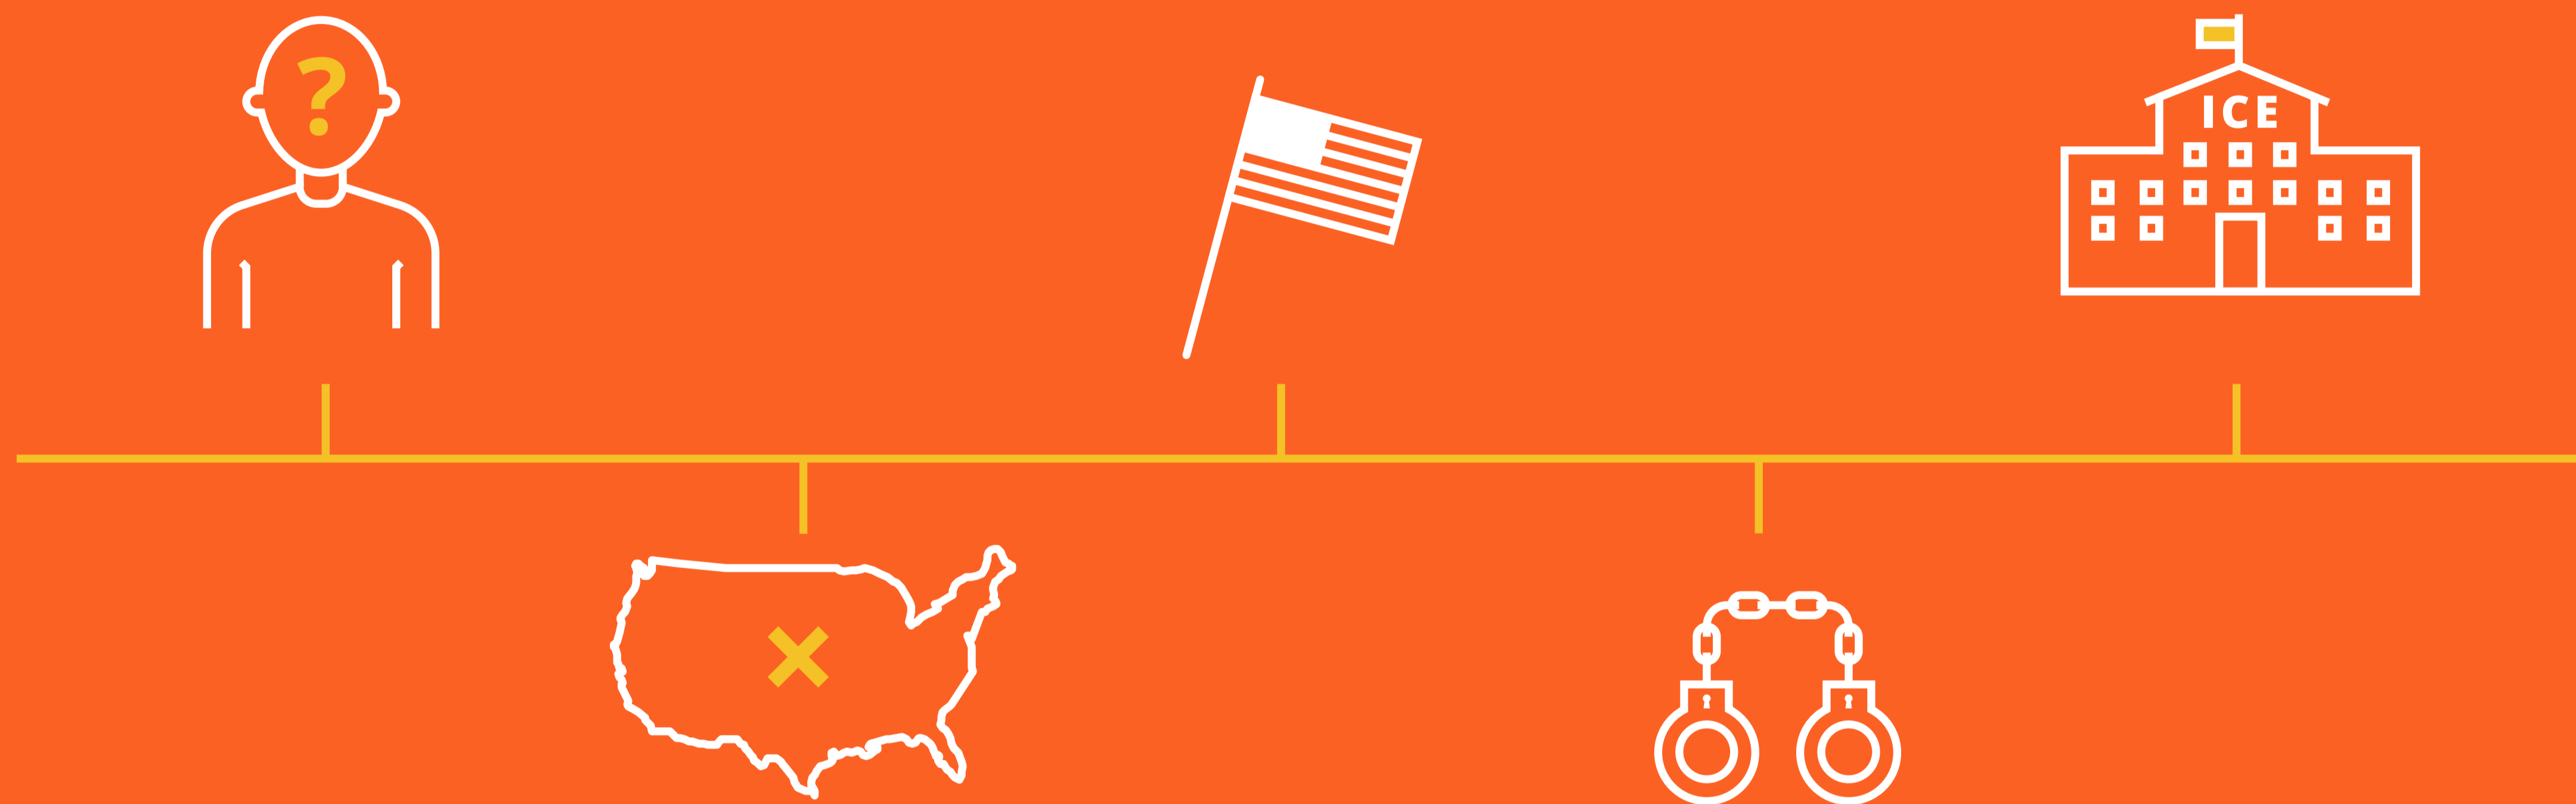

WHAT IS ICE?

ICE (Immigration and Customs Enforcement Service) is a unit of the **United States** Department of Homeland Security which has the mission to identify, arrest and deport immigrants who are considered a threat to national security or a risk to public safety, as well as those who enter the United States illegally or who violate the immigration laws of that country.

Migrant-e

MIGRATORY